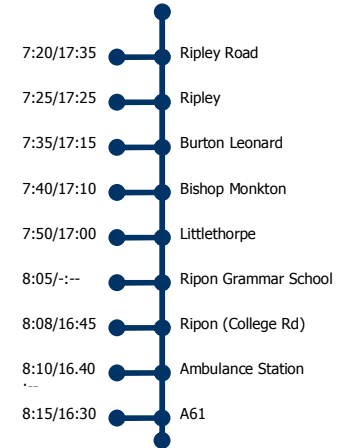

Queen Mary's Bus Routes

Leyburn/Aysgarth Route

Paul Tinker – CV09 EFC
07519 399 042

Wetherby Route

Rita Lamb – EN08 ECZ
07742 558 180

Ripon Route

Francis Auckland – NJ59 UUH
07519 399 069

Northallerton Route

Gordon Hatton – NY08 EDU
07749 810 946

Masham Route

Peter Cartman – AJ59 YBT
07866 793 184

A1 Route

Peter Dunkley – YP08 BJK
07729 521 145

*Prices are per journeys and are subject to change
Routes are subject to change*