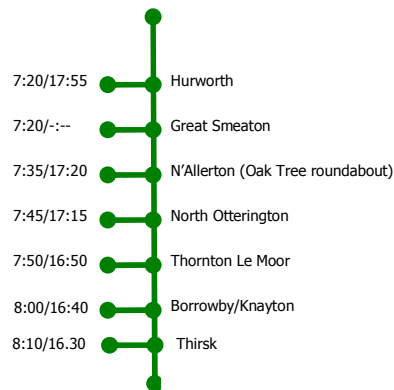

Queen Mary's Bus Routes

Leyburn/Aysgarth Route

Paul Tinker – CV09 EFC
07519 399 042

Wetherby Route

Rita Lamb – EN08 ECZ
07742 558 180

Ripon Route

Francis Auckland – NJ59 UUH
07519 399 069

Northallerton Route

Gordon Hatton – NY08 EDU
07749 810 946

Masham Route

Peter Cartman – AJ59 YBT
07866 793 184

A1 Route

Peter Dunkley – YP08 BJK
07729 521 145

*Prices are per journeys and are subject to change
Routes are subject to change*