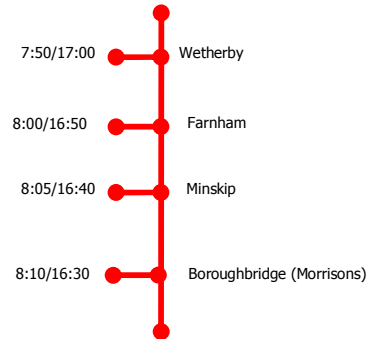

Queen Mary's Bus Routes

Leyburn/Aysgarth Route

Paul Tinker – CV09 EFC
07519 399 042

Wetherby Route

Rita Lamb – EN08 ECZ
07742 558 180

Ripon Route

Francis Auckland – NJ59 UUH
07519 399 069

Northallerton Route