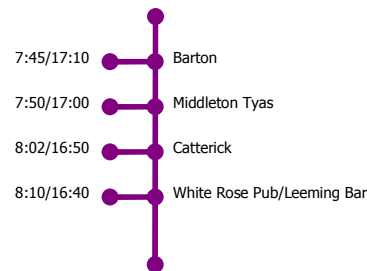

A1 Route

Peter Cartman – BP05 EFC
07866 793 184