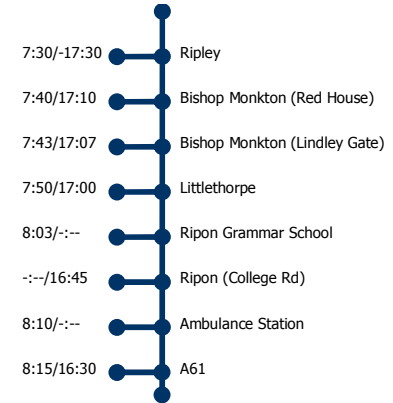

Queen Mary's Bus Routes

Leyburn Route

Bill Dunigan – BP05 GCU
07840 761757

Wetherby/K'Borough Route

Chris Utley- BT05 KNY
07500 164 538

Ripon Route

Gary Woolley – EN08 ECZ
07742 558180

Northallerton Route

Gordon Hatton – NY08 EDU
07749 810946

A1 Route

Peter Cartman – BP05 EFC
07866 793 184

Helmsley Route

Rita Lamb – YF06 FXU
07764 186 350

04/09/2009