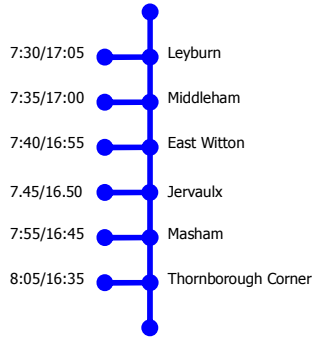

Queen Mary's Bus Routes

Leyburn Route

Bill Dunigan – BP05 GCU
07840 761757

Wetherby/K'Borough Route

Chris Utley- BT05 KNY
07500 164 538

Ripon Route

Gary Woolley – EN08 ECZ
07742 558180

Northallerton Route