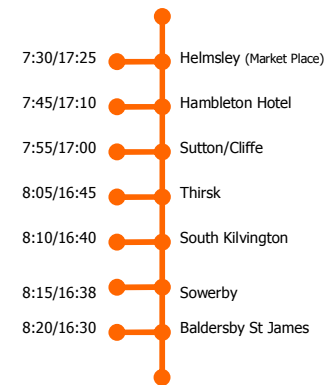

Queen Mary's Bus Routes

Leyburn Route

Bill Dunigan – BP05 GCU
07840 761757

Wetherby/K'Borough Route

Chris Utley- BT05 KNY
07500 164 538

Ripon Route

Gary Woolley – EN08 ECZ
07742 558180

Northallerton Route

Gordon Hatton – NY08 EDU
07749 810946

A1 Route

Peter Cartman – BP05 EFC
07866 793 184

Helmsley Route

Rita Lamb – YF06 FXU
07764 186 350

04/09/2009