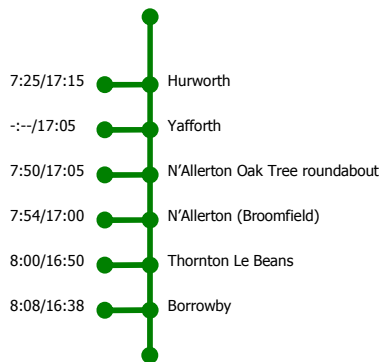

Queen Mary's Bus Routes

Leyburn Route

Bill Dunigan – BP05 GCU
07840 761757

Wetherby/K'Borough Route

Chris Utley- BT05 KNY
07500 164 538

Ripon Route

Gary Woolley – EN08 ECZ
07742 558180

Northallerton Route

Gordon Hatton – NY08 EDU
07749 810946

A1 Route

Peter Cartman – BP05 EFC
07866 793 184

Helmsley Route

Rita Lamb – YF06 FXU
07764 186 350

04/09/2009